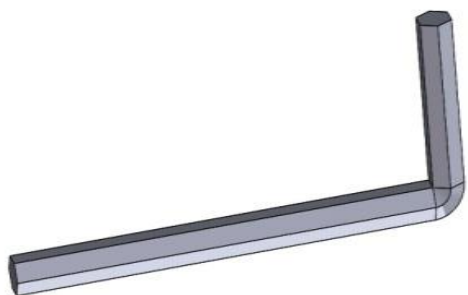

(x2)

(x4)

ERKUL[®]

Products & Quality

**PEUGEOT EXPERT TRAVELLER 2017 →
CITROEN JUMPY SPACETOURER 2017 →
SKYPORT ROOF RAIL LONG**

(5 mm x1)

(x6)

**M6x45 (x4) for MIDDLE FRONT
M6x30 (x2) for REAR**