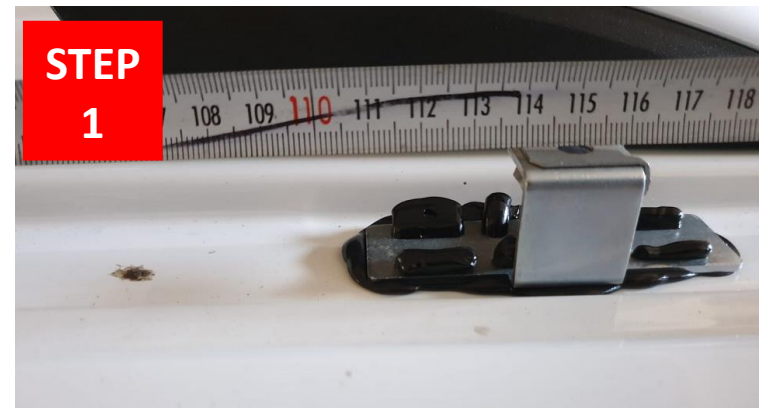

(x2)

(x4)

ERKUL[®]

Products & Quality

**PEUGEOT EXPERT TRAVELLER 2017 →
CITROEN JUMPY SPACETOURER 2017 →
SKYPORT ROOF RAIL LONG**

(5 mm x1)

(x6)

**M6x45 (x4) for MIDDLE FRONT
M6x30 (x2) for REAR**

STEP 1

STEP 2

STEP 2

STEP 2