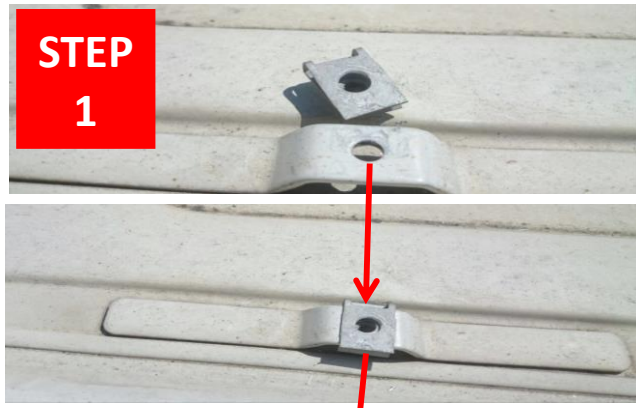

(x2)

(x4)

ERKUL[®]

Products & Quality

**PEUGEOT EXPERT TRAVELLER 2017 →
CITROEN JUMPY SPACETOURER 2017 →
SKYPORT ROOF RAIL LONG**

(5 mm x1)

(x6)

**M6x45 (x4) for MIDDLE FRONT
M6x30 (x2) for REAR**

(M6 x6)

M6 (x6)

instructions

FRONT 1

STEP 1

MIDDLE 2

STEP 1

REAR 3

STEP 1

STEP 2

STEP 2

STEP 2