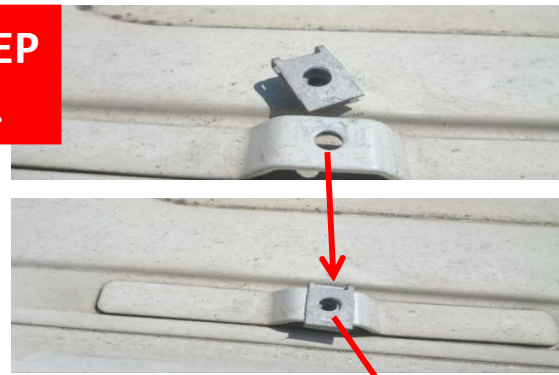

(x2)

(x4)

ERKUL[®]

Products & Quality

**PEUGEOT EXPERT TRAVELLER 2017 →
CITROEN JUMPY SPACETOURER 2017 →
SKYPORT ROOF RAIL LONG**

(5 mm x1)

(x6)

**M6x45 (x4) for MIDDLE FRONT
M6x30 (x2) for REAR**

(M6 x6)

M6 (x6)

instructions

FRONT 1

STEP 1

MIDDLE 2

STEP 1

REAR 3